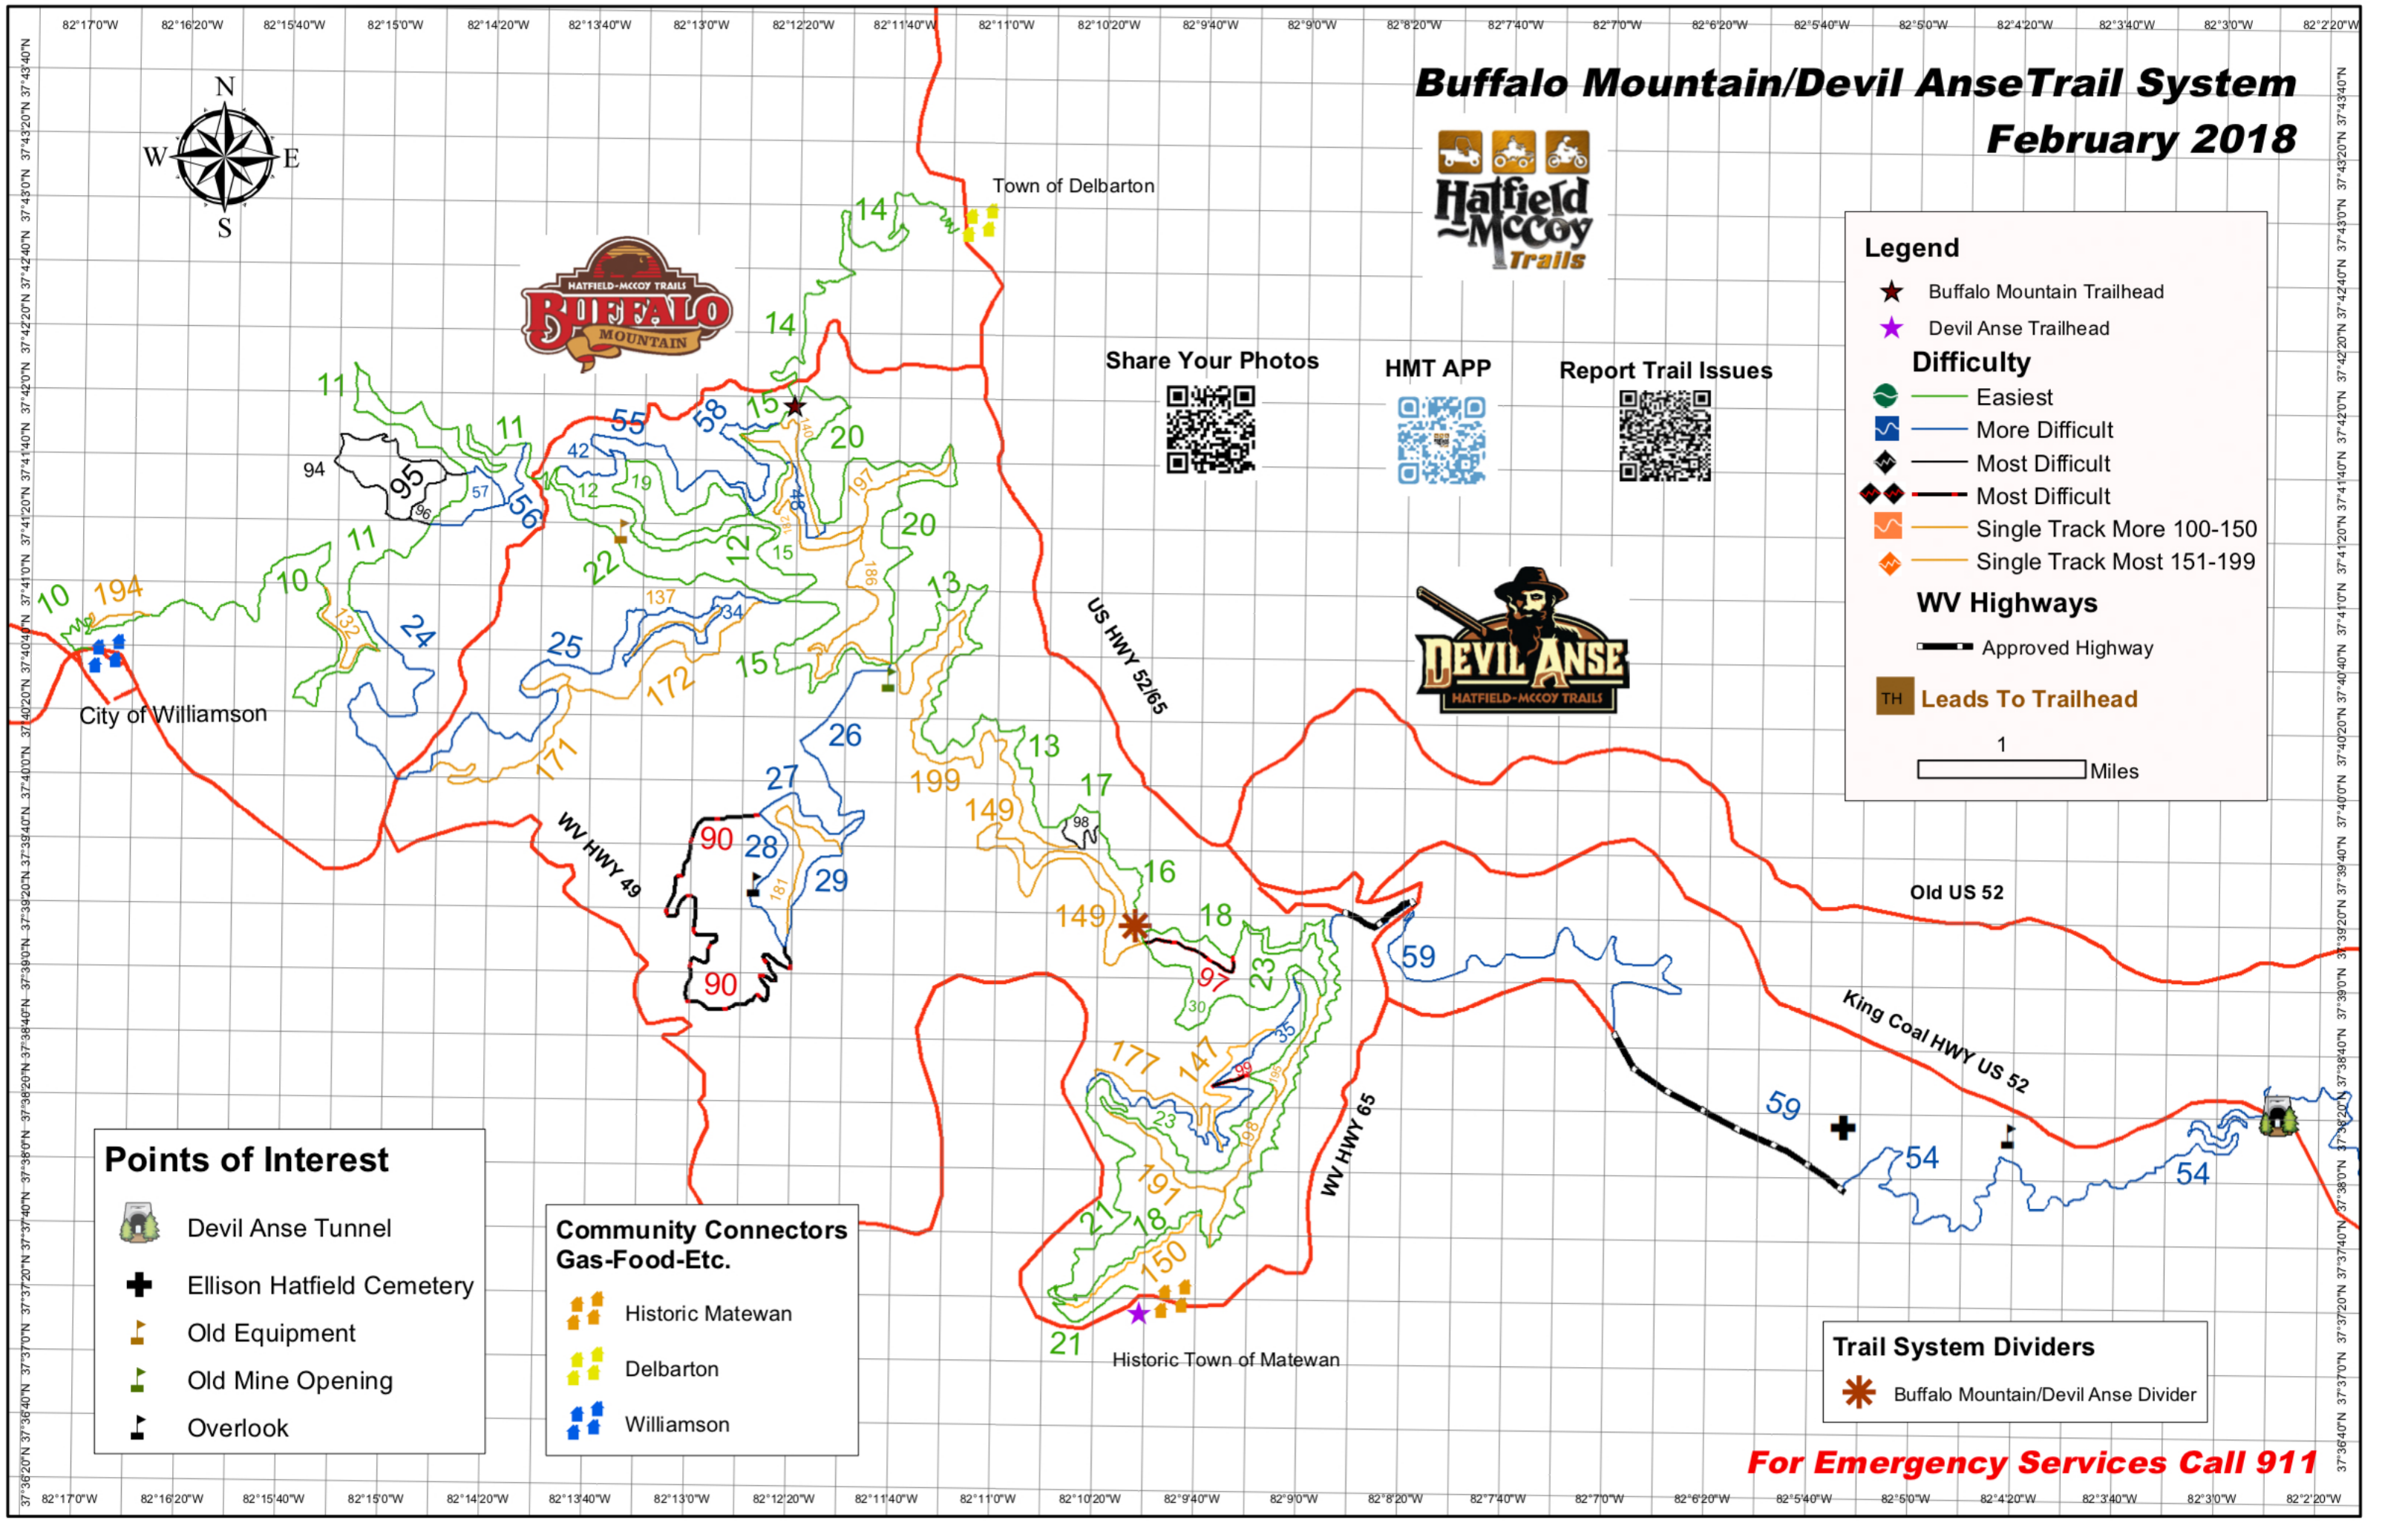

Buffalo Mountain/Devil Anse Trail System

February 2018

Legend

- ★ Buffalo Mountain Trailhead
- ★ Devil Anse Trailhead
- Difficulty**
- Easiest
- More Difficult
- Most Difficult
- Most Difficult
- Single Track More 100-150
- Single Track Most 151-199
- WV Highways**
- Approved Highway
- TH Leads To Trailhead

1 Miles

Share Your Photos

HMT APP

Report Trail Issues

Points of Interest

- Devil Anse Tunnel
- Ellison Hatfield Cemetery
- Old Equipment
- Old Mine Opening
- Overlook

Community Connectors

Gas-Food-Etc.

- Historic Matewan
- Delbarton
- Williamson

Trail System Dividers

- ★ Buffalo Mountain/Devil Anse Divider

For Emergency Services Call 911